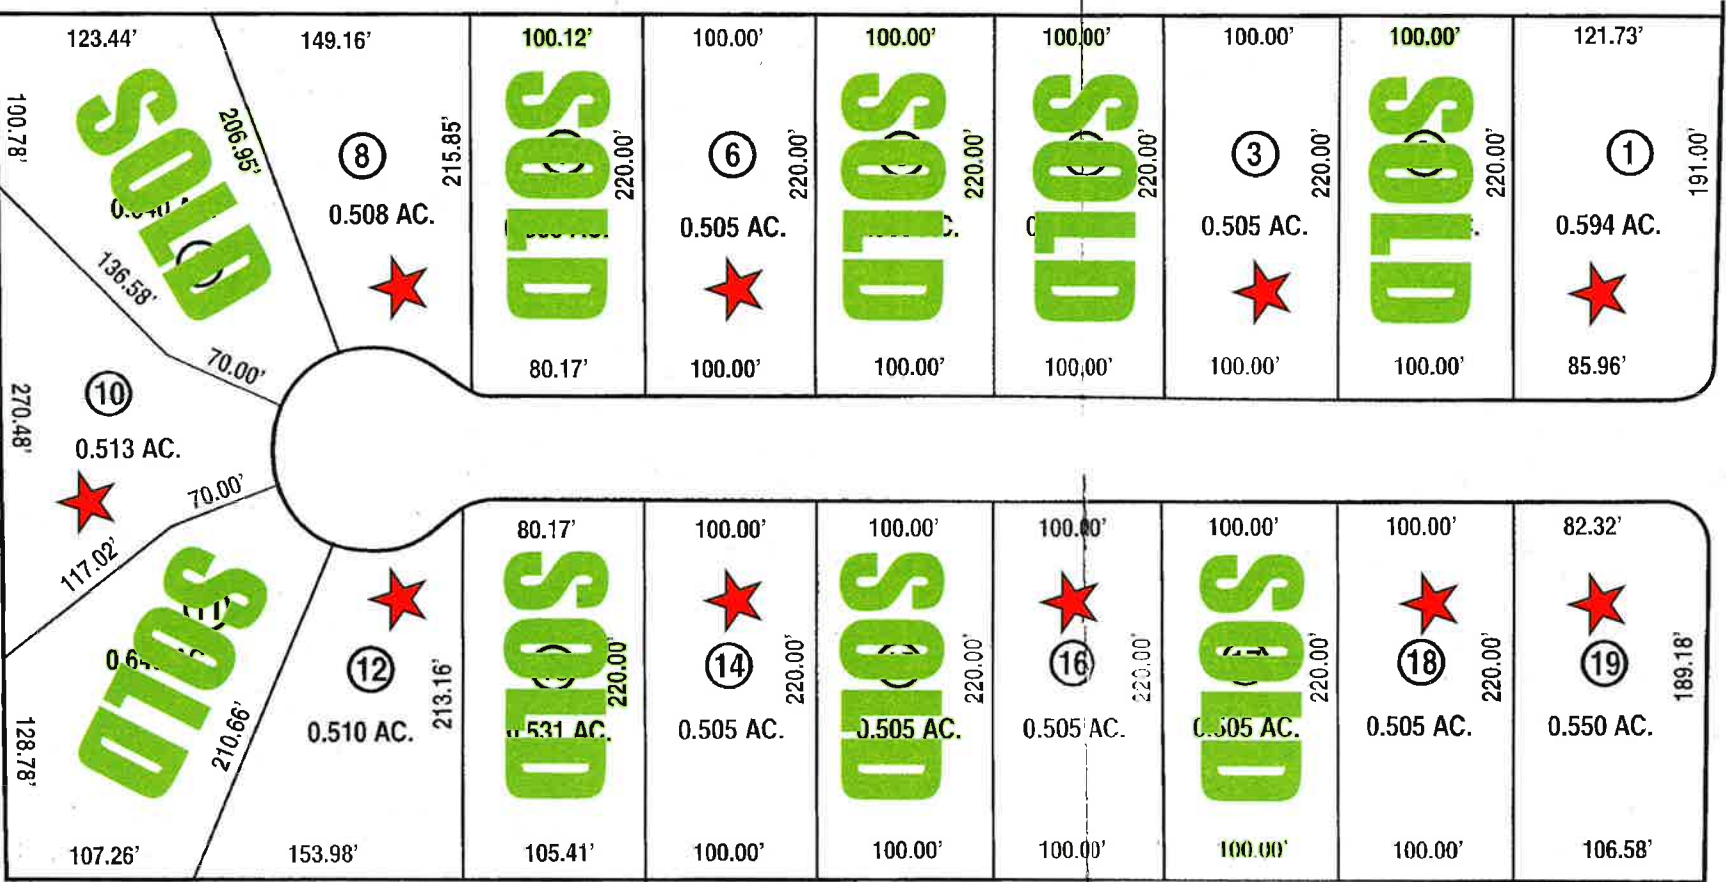

GARFIELD ROAD

= AVAILABLE

New Pricing

- Available Lots**
- 1 \$79,900**
 - 3 \$109,900**
 - 6 \$109,900**
 - 8 \$119,900**
 - 10 \$119,900**
 - 12 \$119,900**
 - 14 \$109,900**
 - 16 \$109,900**
 - 18 \$109,900**
 - 19 \$89,900**