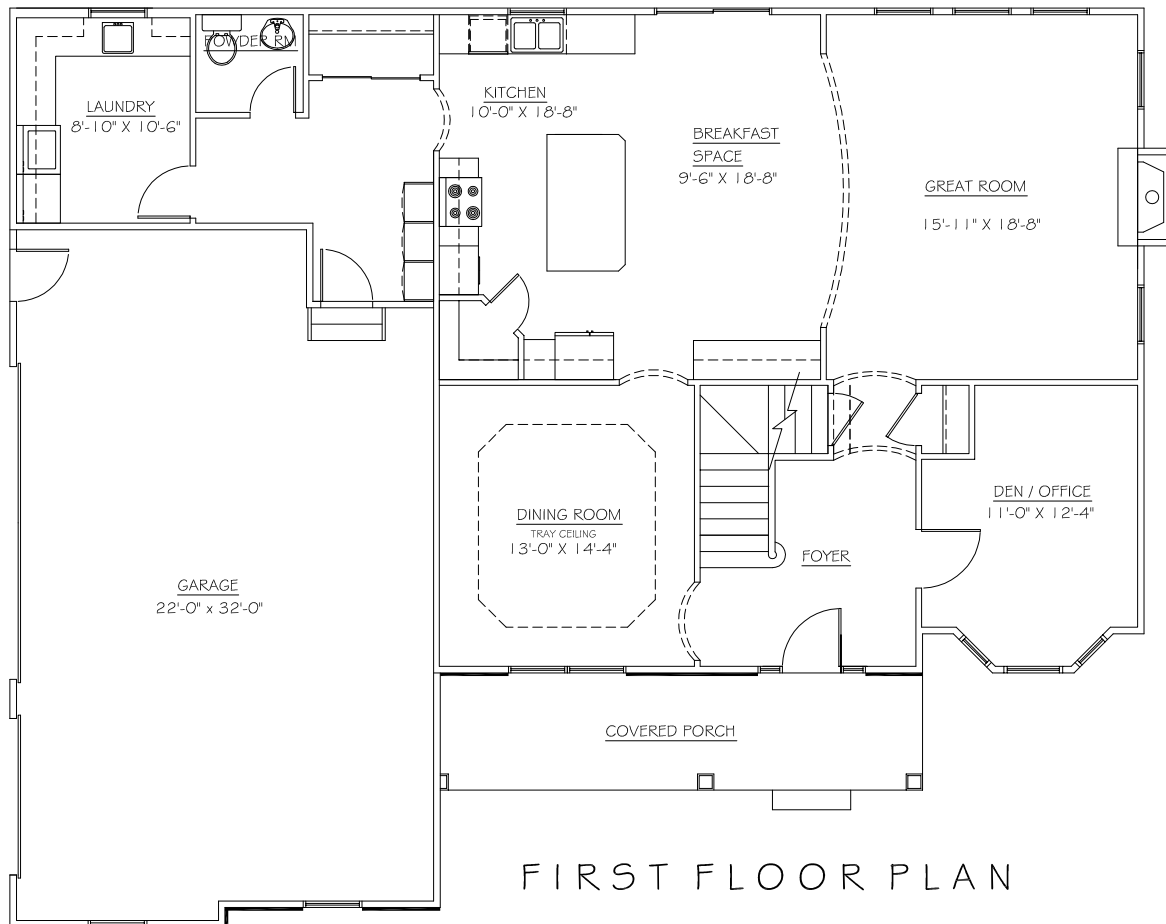

Barrington II

4 Bedrooms
2 1/2 Baths
2,961 Square Feet

Learn more at www.probuilt-homes.com

ProBuilt Homes, Inc.
PO Box 384
Mentor, Ohio 44061
Tel: (440) 255-6535
Fax: (440) 974-8360
Email: sales@probuilt-homes.com
www.probuilt-homes.com

SECOND FLOOR PLAN

FIRST FLOOR PLAN

This home plan is the exclusive copyright of ProBuilt Homes. Reproduction of this plan, either in whole or in part, including any form of copying or derivative works therefrom, is strictly prohibited. This rendering and floor plan are for illustrative purposes only and are not intended to be part of any purchase agreement or construction contract. Some optional features may be shown. In the interest of continued product improvement and the challenge of material availability, builder reserves the right to modify plans, specifications and standard features without notice. Copyright 2011 ProBuilt Homes Inc. all rights reserved. Rev: 011312

OPTIONAL SUNROOM

OPTIONAL GUEST BATH