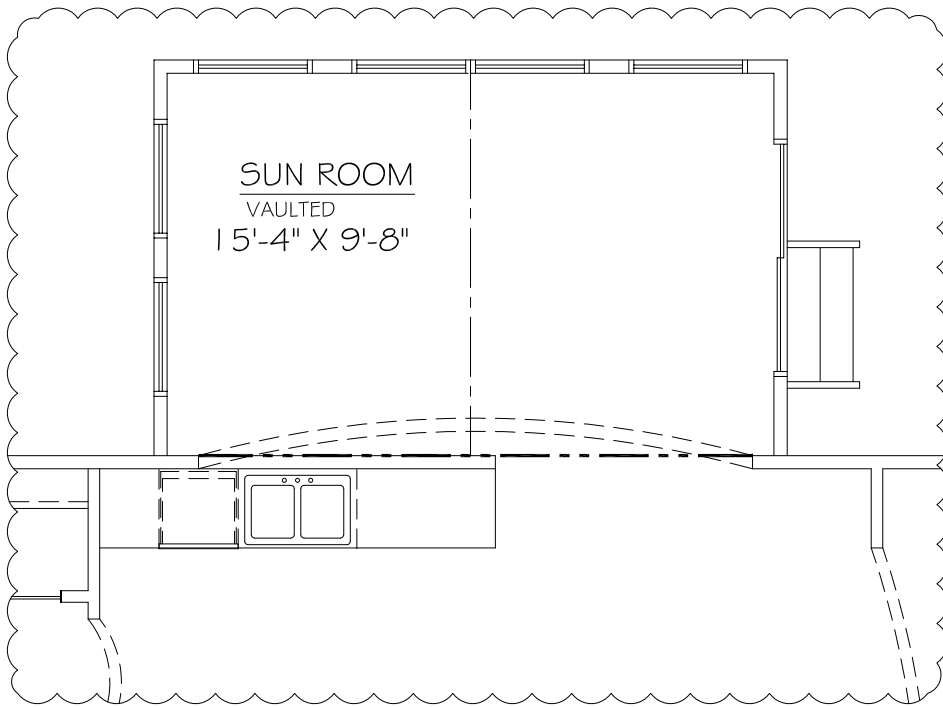

OPTIONAL SUNROOM