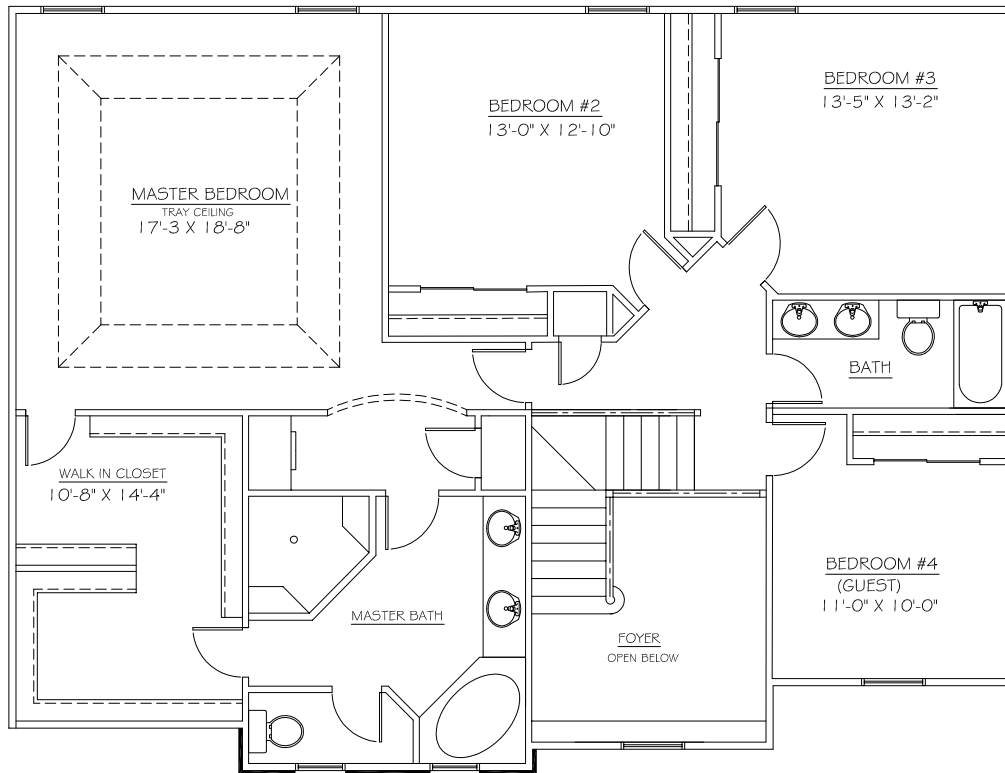

Barrington II

4 Bedrooms
2 1/2 Baths
2,961 Square Feet

Learn more at www.probuilt-homes.com

ProBuilt Homes, Inc.
PO Box 384
Mentor, Ohio 44061
Tel: (440) 255-6535
Fax: (440) 974-8360
Email: sales@probuilt-homes.com
www.probuilt-homes.com

SECOND FLOOR PLAN

FIRST FLOOR PLAN

This home plan is the exclusive copyright of ProBuilt Homes. Reproduction of this plan, either in whole or in part, including any form of copying or derivative works therefrom, is strictly prohibited. This rendering and floor plan are for illustrative purposes only and are not intended to be part of any purchase agreement or construction contract. Some optional features may be shown. In the interest of continued product improvement and the challenge of material availability, builder reserves the right to modify plans, specifications and standard features without notice. Copyright 2011 ProBuilt Homes Inc. all rights reserved. Rev: 011312

OPTIONAL SUNROOM

OPTIONAL GUEST BATH