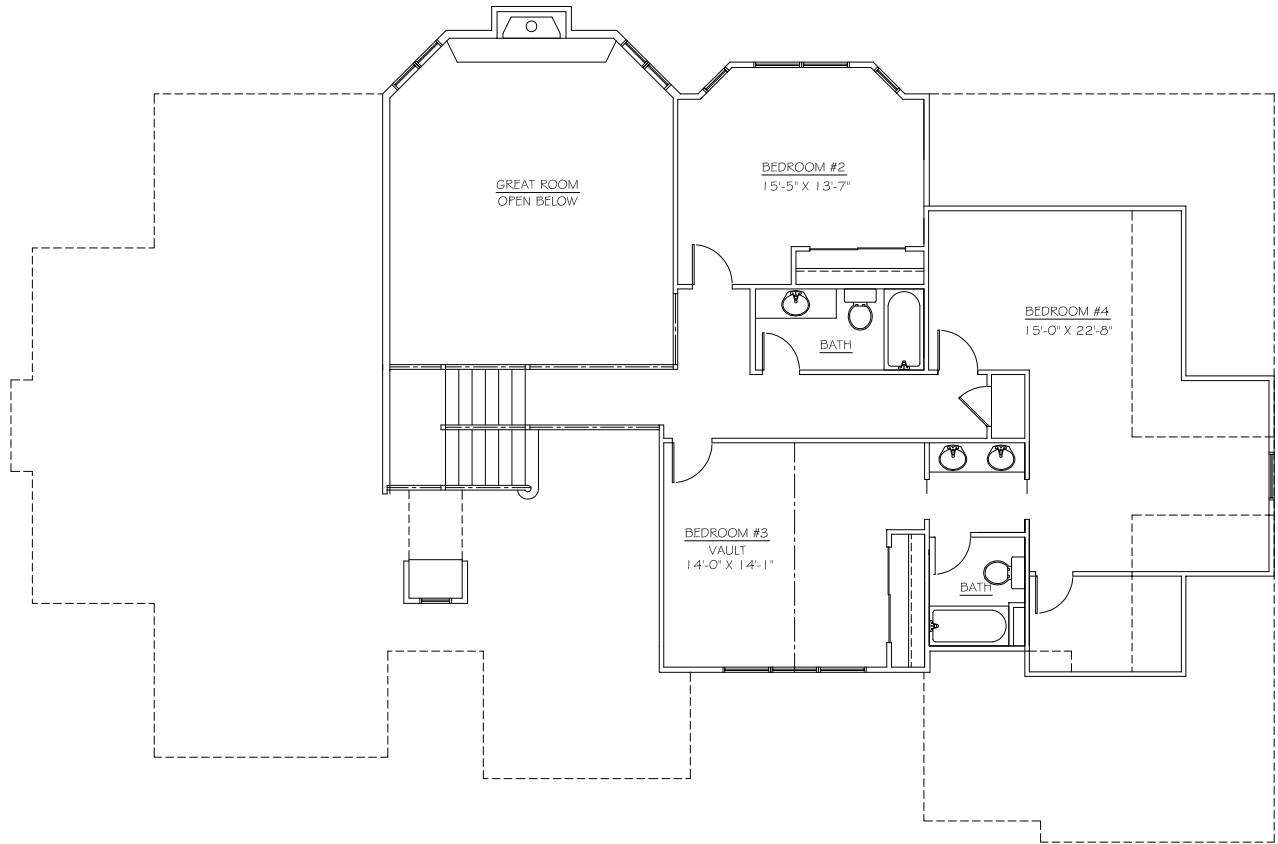

# Forestdale

4 Bedrooms  
3 1/2 Baths  
3,482 Square Feet

**Pro Built**  
*Building Better*

Learn more at [www.probuilt-homes.com](http://www.probuilt-homes.com)

ProBuilt Homes, Inc.  
PO Box 384  
Mentor, Ohio 44061  
Tel: (440) 255-6535  
Fax: (440) 974-8360

Email: [sales@probuilt-homes.com](mailto:sales@probuilt-homes.com)  
[www.probuilt-homes.com](http://www.probuilt-homes.com)

SECOND FLOOR PLAN

FIRST FLOOR PLAN

This home plan is the exclusive copyright of ProBuilt Homes. Reproduction of this plan, either in whole or in part, including any form of copying or derivative works therefrom, is strictly prohibited. This rendering and floor plan are for illustrative purposes only and are not intended to be part of any purchase agreement or construction contract. Some optional features may be shown. In the interest of continued product improvement and the challenge of material availability, builder reserves the right to modify plans, specifications and standard features without notice. Copyright 2011 ProBuilt Homes Inc. all rights reserved. Rev: 021411