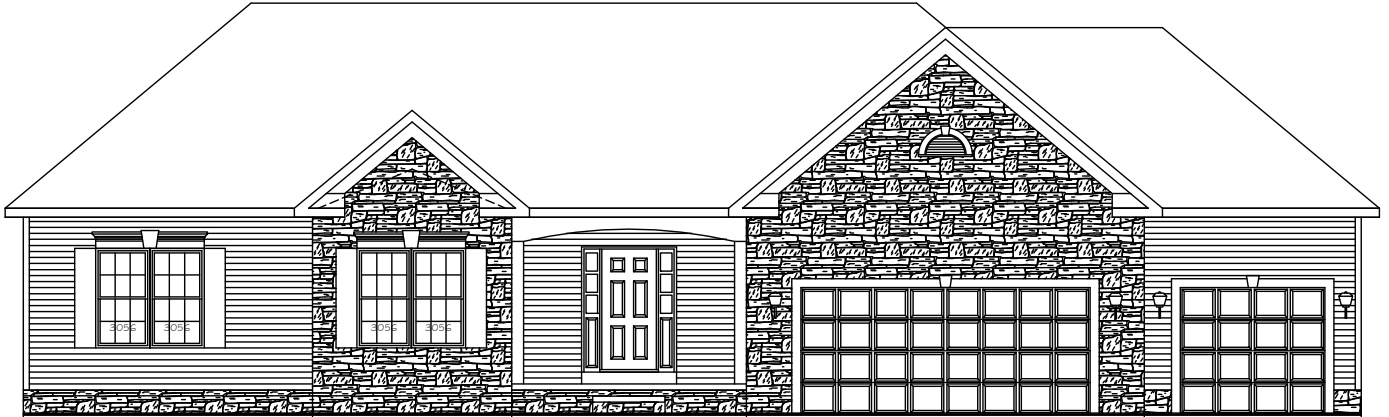

Kirkland

3 Bedrooms
2 Baths
2,068 Square Feet

Learn more at www.probuilt-homes.com

ProBuilt Homes, Inc.
PO Box 384
Mentor, Ohio 44061
Tel: (440) 255-6535
Fax: (440) 974-8360
Email: sales@probuilt-homes.com
www.probuilt-homes.com