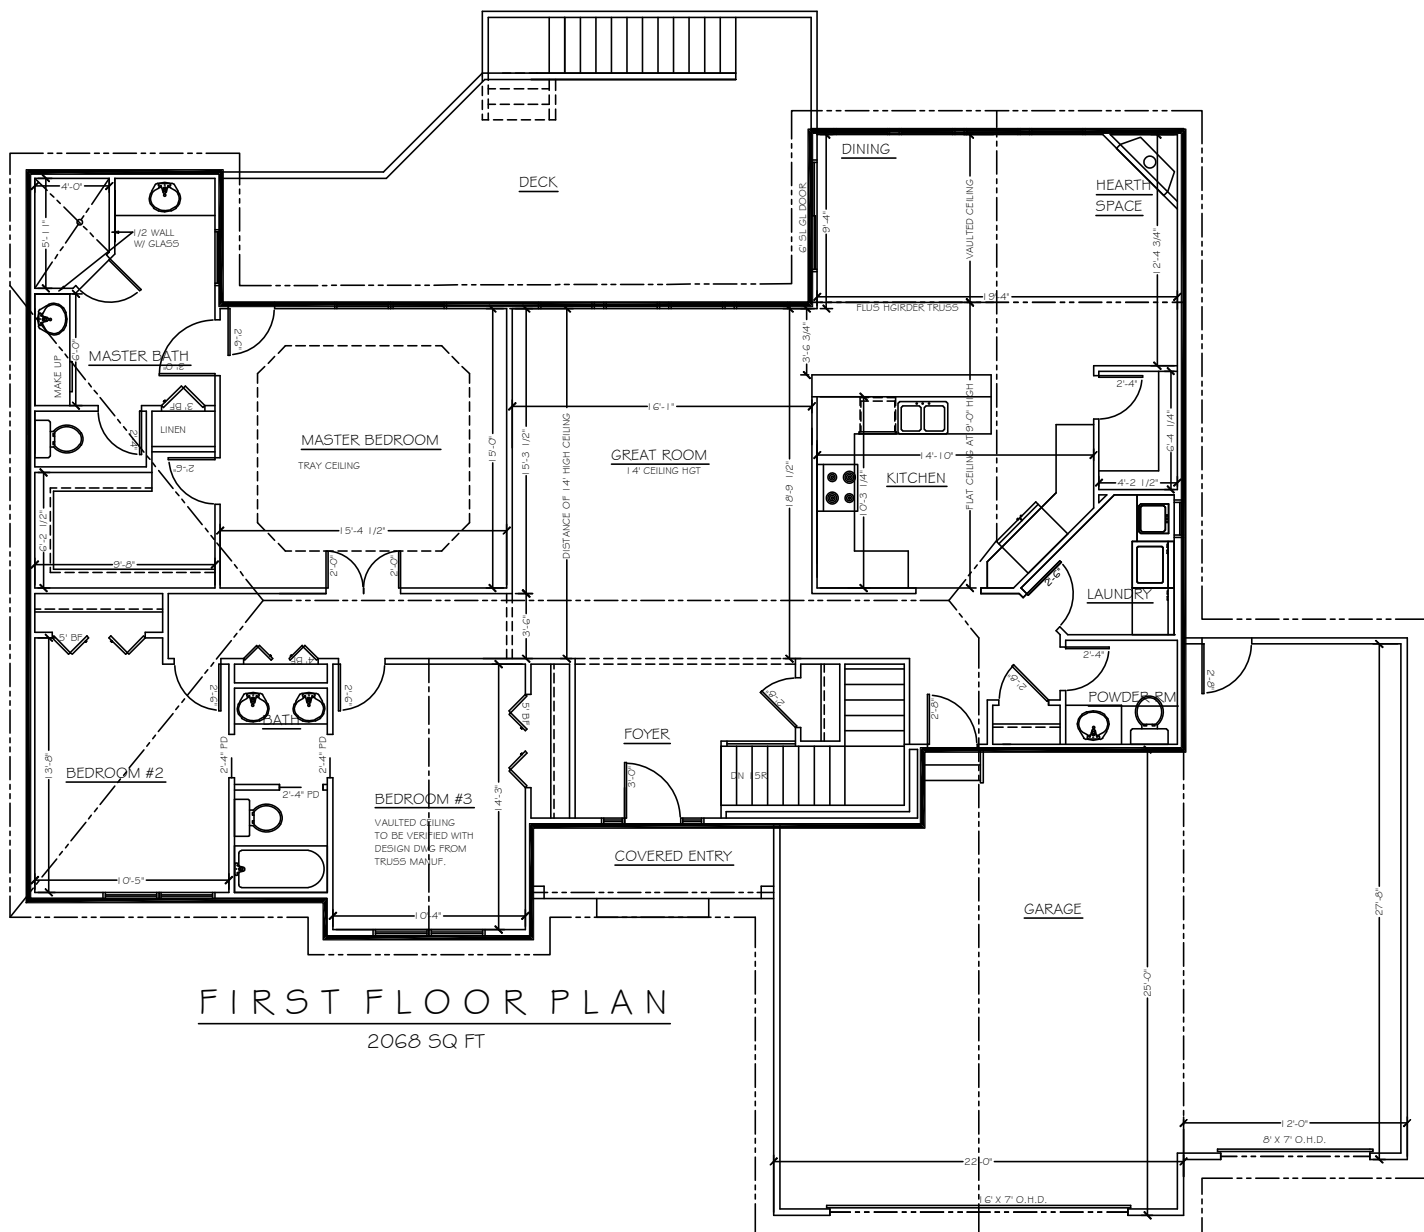

Kirkland

3 Bedrooms
2 Baths
2,068 Square Feet

Learn more at www.probuilt-homes.com

ProBuilt Homes, Inc.
PO Box 384
Mentor, Ohio 44061
Tel: (440) 255-6535
Fax: (440) 974-8360
Email: sales@probuilt-homes.com
www.probuilt-homes.com