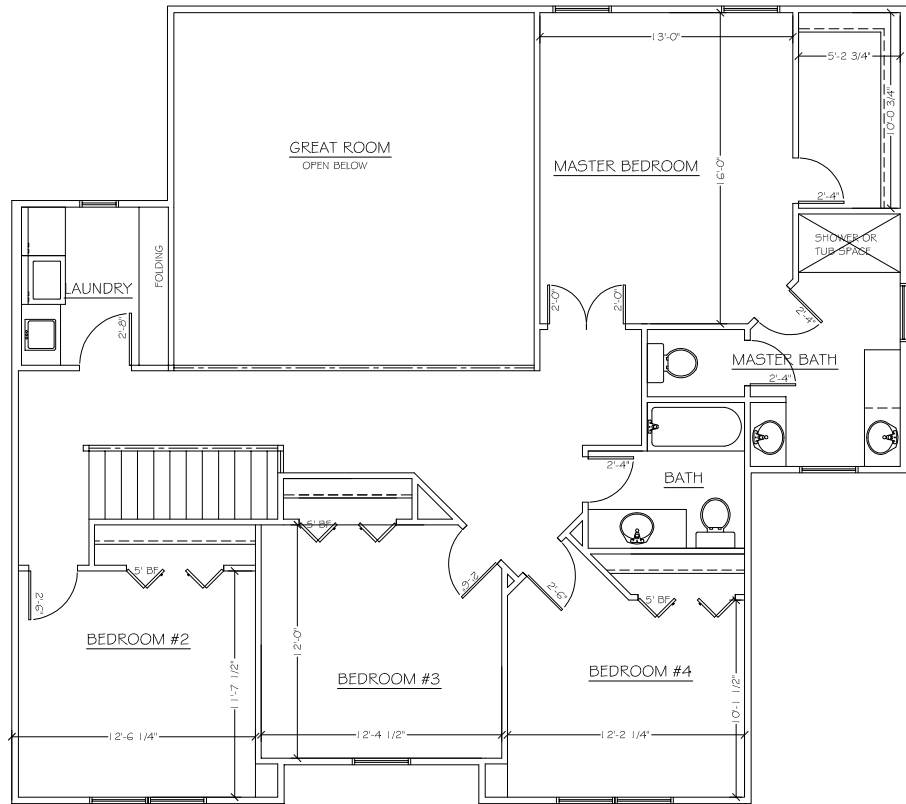

Riverview

4 Bedrooms
2 1/2 Baths
2,904 Square Feet

Pro Built
Building Better

Learn more at www.probuilt-homes.com

ProBuilt Homes, Inc.
PO Box 384
Mentor, Ohio 44061
Tel: (440) 255-6535
Fax: (440) 974-8360
Email: sales@probuilt-homes.com
www.probuilt-homes.com

2ND FLOOR PLAN

1ST FLOOR PLAN

This home plan is the exclusive copyright of ProBuilt Homes. Reproduction of this plan, either in whole or in part, including any form of copying or derivative works therefrom, is strictly prohibited. This rendering and floor plan are for illustrative purposes only and are not intended to be part of any purchase agreement or construction contract. Some optional features may be shown. In the interest of continued product improvement and the challenge of material availability, builder reserves the right to modify plans, specifications and standard features without notice. Copyright 2011 ProBuilt Homes Inc. all rights reserved. Rev: 011312