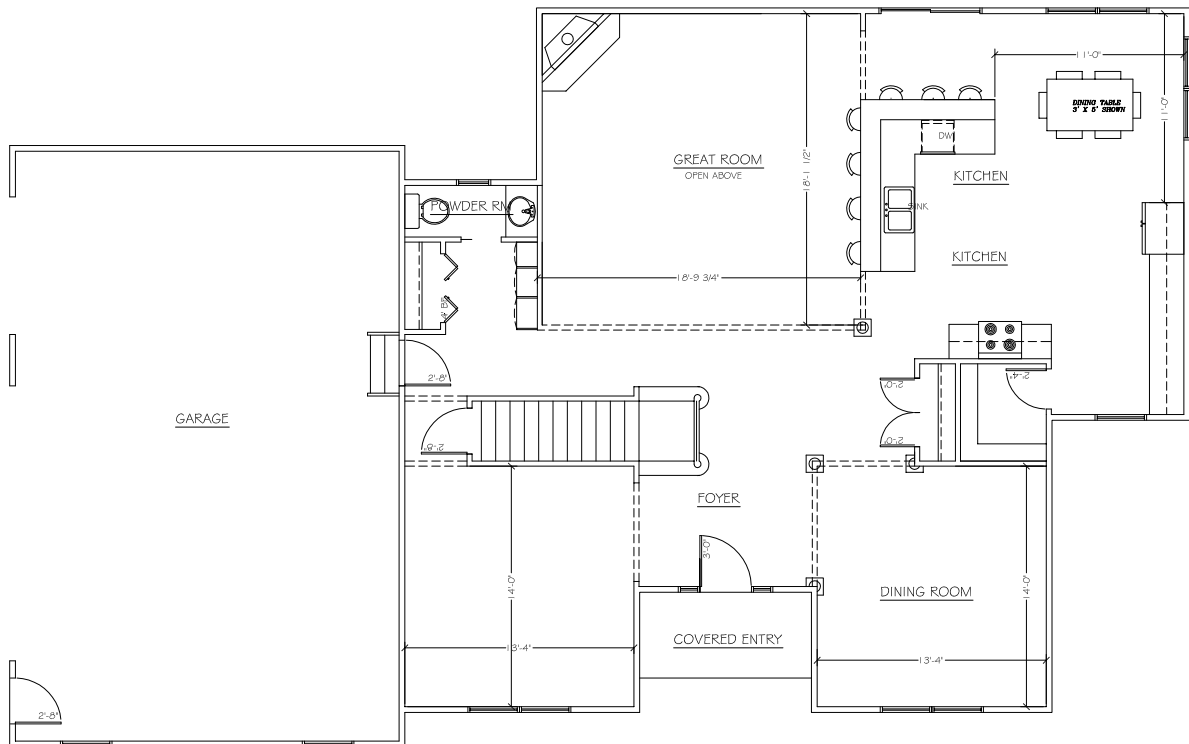

Riverview

4 Bedrooms
2 1/2 Baths
2,904 Square Feet

Pro Built
Building Better

Learn more at www.probuilt-homes.com

ProBuilt Homes, Inc.
PO Box 384
Mentor, Ohio 44061
Tel: (440) 255-6535
Fax: (440) 974-8360
Email: sales@probuilt-homes.com
www.probuilt-homes.com

2ND FLOOR PLAN

1ST FLOOR PLAN

This home plan is the exclusive copyright of ProBuilt Homes. Reproduction of this plan, either in whole or in part, including any form of copying or derivative works therefrom, is strictly prohibited. This rendering and floor plan are for illustrative purposes only and are not intended to be part of any purchase agreement or construction contract. Some optional features may be shown. In the interest of continued product improvement and the challenge of material availability, builder reserves the right to modify plans, specifications and standard features without notice. Copyright 2011 ProBuilt Homes Inc. all rights reserved. Rev: 011312