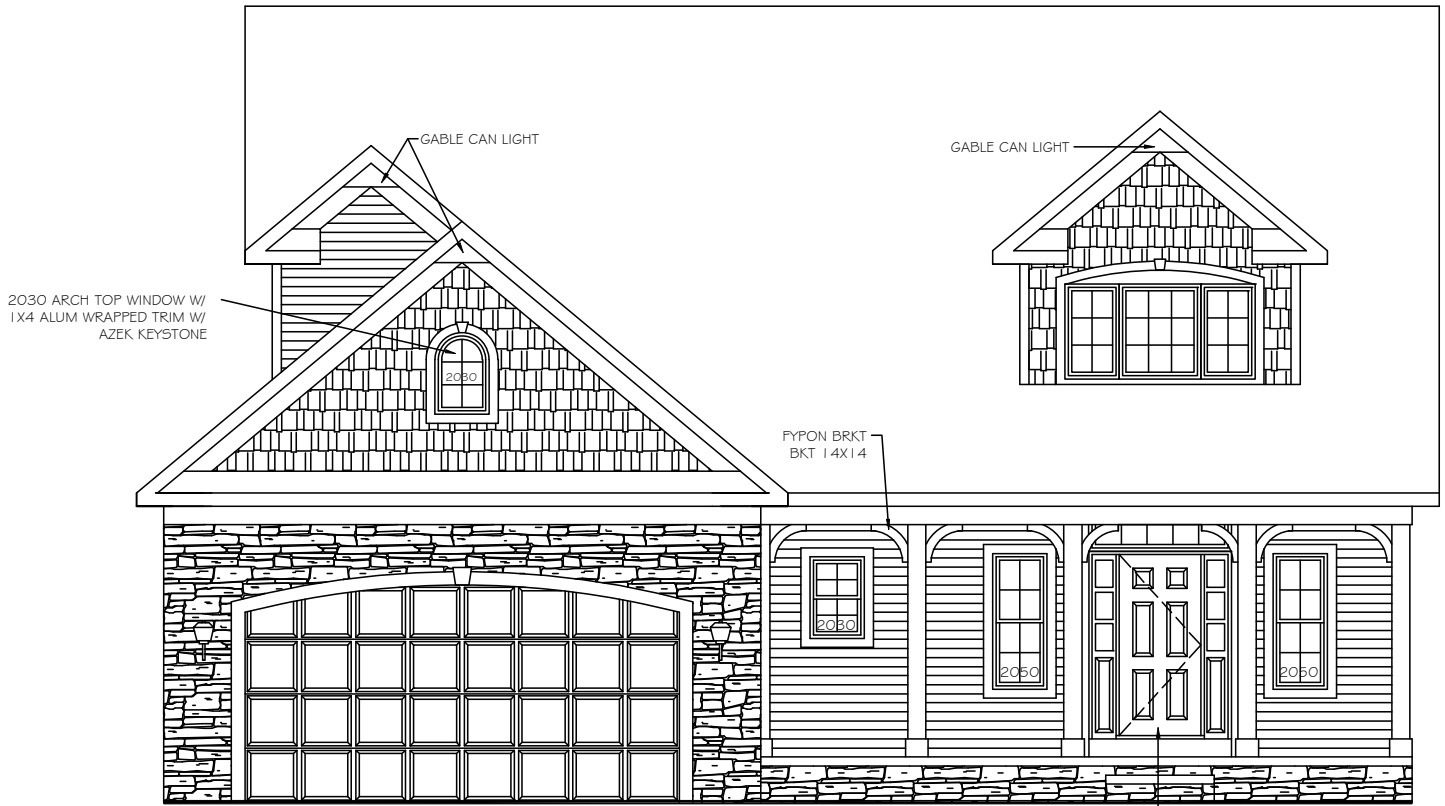

Westfield

3 Bedrooms
2 1/2 Baths
2,282 Square Feet

Pro Built
Building Better

Learn more at www.probuilt-homes.com

ProBuilt Homes, Inc.
PO Box 384
Mentor, Ohio 44061
Tel: (440) 255-6535
Fax: (440) 974-8360
Email: sales@probuilt-homes.com
www.probuilt-homes.com