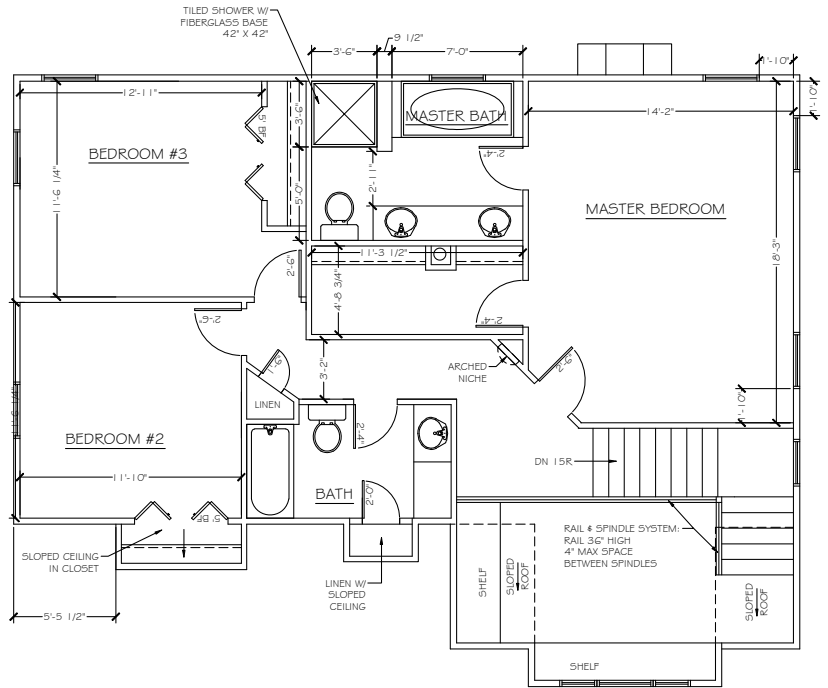

Westfield

3 Bedrooms
2 1/2 Baths
2,282 Square Feet

Pro Built
Building Better

Learn more at www.probuilt-homes.com

ProBuilt Homes, Inc.
PO Box 384
Mentor, Ohio 44061
Tel: (440) 255-6535
Fax: (440) 974-8360
Email: sales@probuilt-homes.com
www.probuilt-homes.com

SECOND FLOOR PLAN DESIGN I

FIRST FLOOR PLAN DESIGN I

This home plan is the exclusive copyright of ProBuit Homes. Reproduction of this plan, either in whole or in part, including any form of copying or derivative works therefrom, is strictly prohibited. This rendering and floor plan are for illustrative purposes only and are not intended to be part of any purchase agreement or construction contract. Some optional features may be shown. In the interest of continued product improvement and the challenge of material availability, builder reserves the right to modify plans, specifications and standard features without notice. Copyright 2011 ProBuit Homes Inc. all rights reserved. Rev: 041911