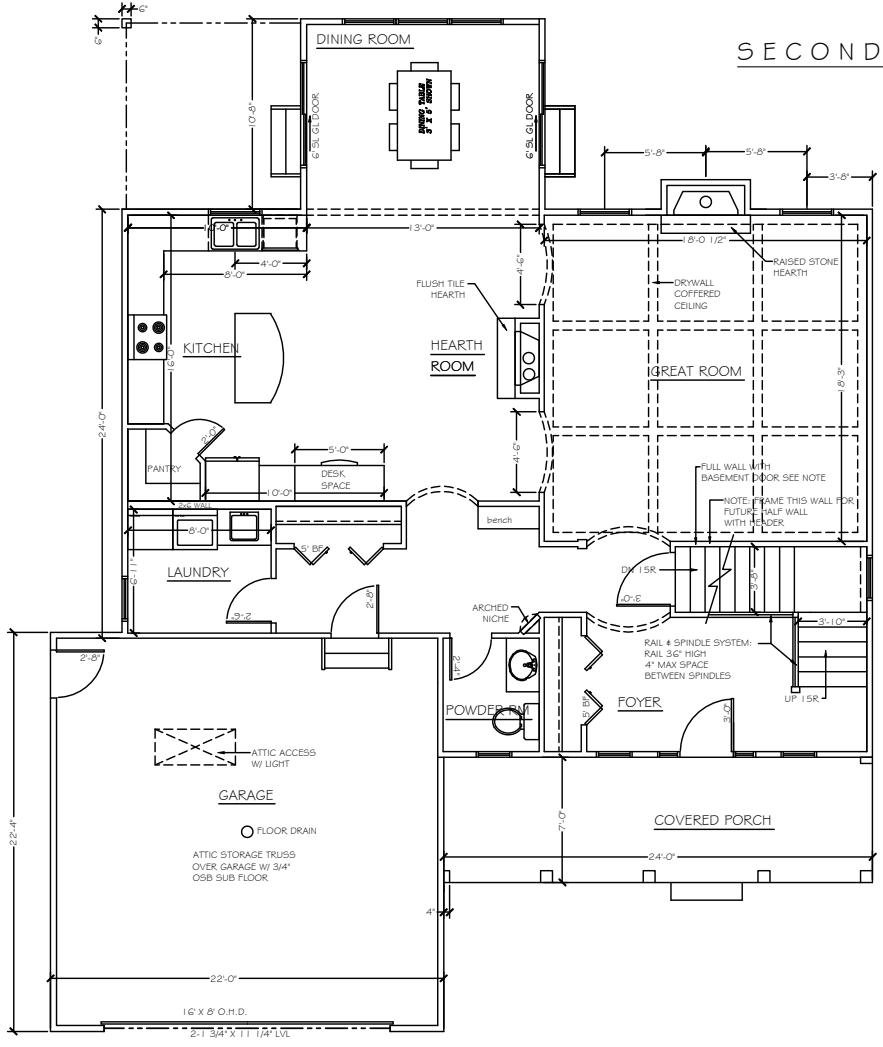

Westfield

3 Bedrooms
2 1/2 Baths
2,282 Square Feet

Pro Built
Building Better

Learn more at www.probuilt-homes.com

ProBuilt Homes, Inc.
PO Box 384
Mentor, Ohio 44061
Tel: (440) 255-6535
Fax: (440) 974-8360
Email: sales@probuilt-homes.com
www.probuilt-homes.com

SECOND FLOOR PLAN DESIGN I

FIRST FLOOR PLAN DESIGN I

This home plan is the exclusive copyright of ProBuit Homes. Reproduction of this plan, either in whole or in part, including any form of copying or derivative works therefrom, is strictly prohibited. This rendering and floor plan are for illustrative purposes only and are not intended to be part of any purchase agreement or construction contract. Some optional features may be shown. In the interest of continued product improvement and the challenge of material availability, builder reserves the right to modify plans, specifications and standard features without notice. Copyright 2011 ProBuit Homes Inc. all rights reserved. Rev: 041911